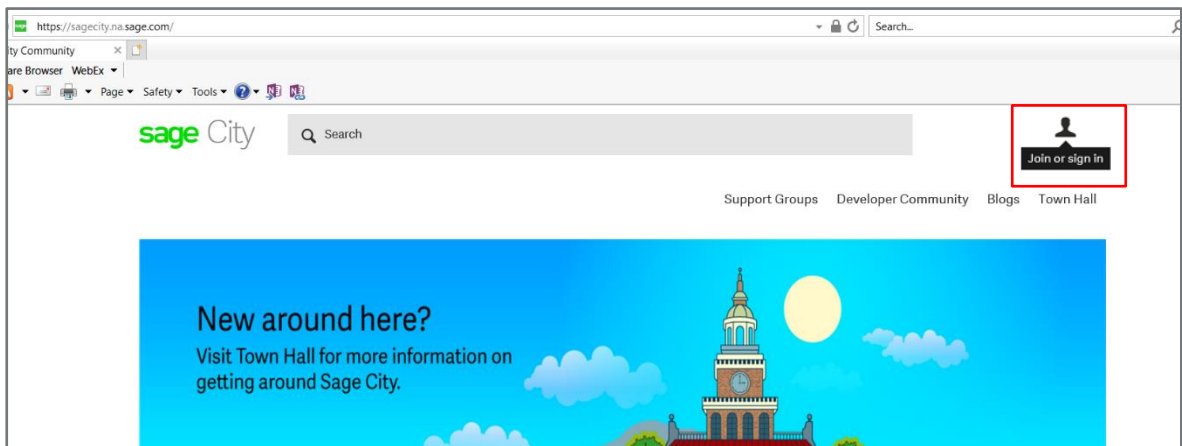

Sage City

How to join Sage City

Sage City, where colleagues as well as industry and product experts meet online to ask questions, share product experiences, and learn new tips, tricks, and ideas. It is also a great platform to stay up to date with the latest changes and announcements

To join Sage City, please navigate to <https://sagecity.na.sage.com/> and click on the Join or Sign in button.

Enter a Sign in name, email address, take note that this email will be used to receive notifications when new information is shared on Sage City.